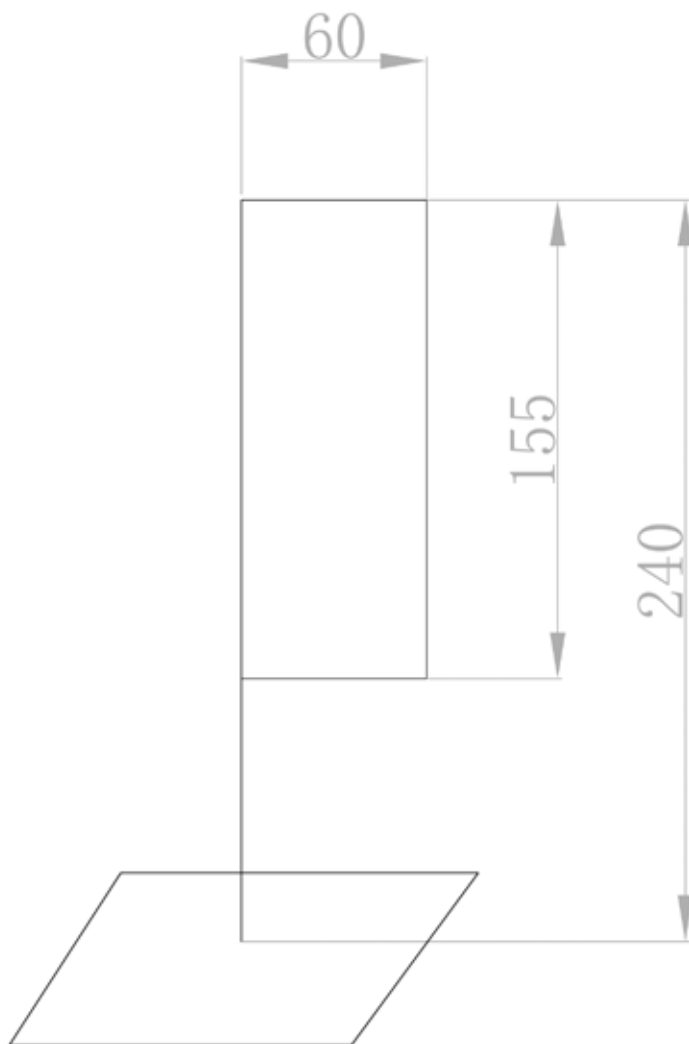

FLAG

B-31B Black

Graphic Size: W:60cm H:155cm

Total Height: 240cm

FLAG

B-31B Black

Graphic Size: W:85cm H:265cm

Total Height: 350cm

FLAG

B-31B Black

Graphic Size: W:85cm H:375cm
Total Height: 460cm