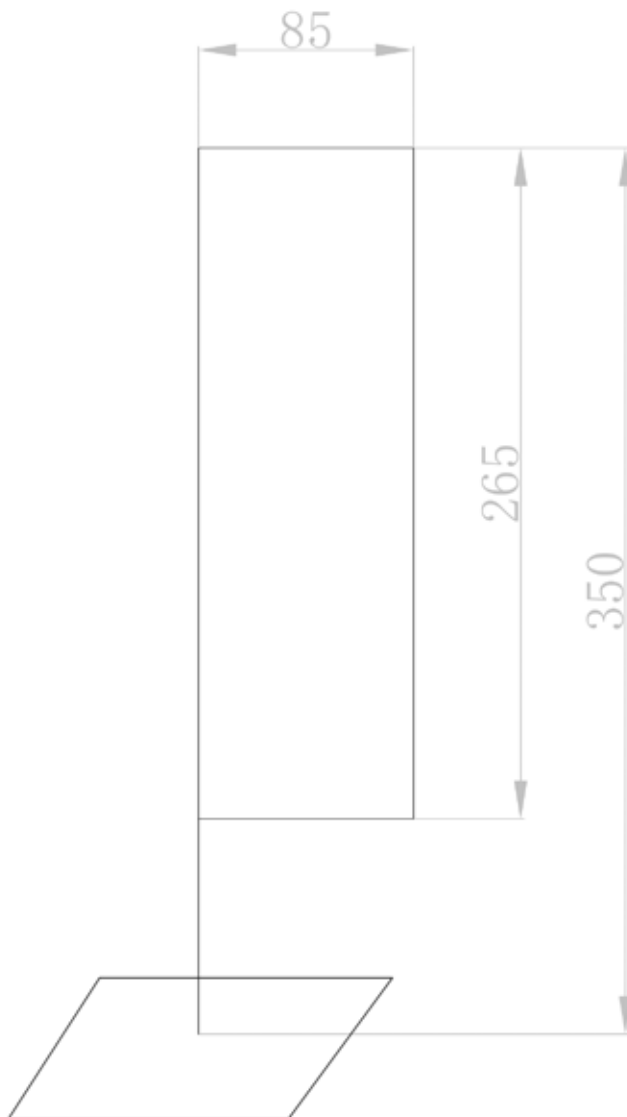

FLAG

B-31B Black

Graphic Size: W:60cm H:155cm

Total Height: 240cm

FLAG

B-31B Black

Graphic Size: W:85cm H:265cm

Total Height: 350cm

FLAG

B-31B Black

Graphic Size: W:85cm H:375cm
Total Height: 460cm