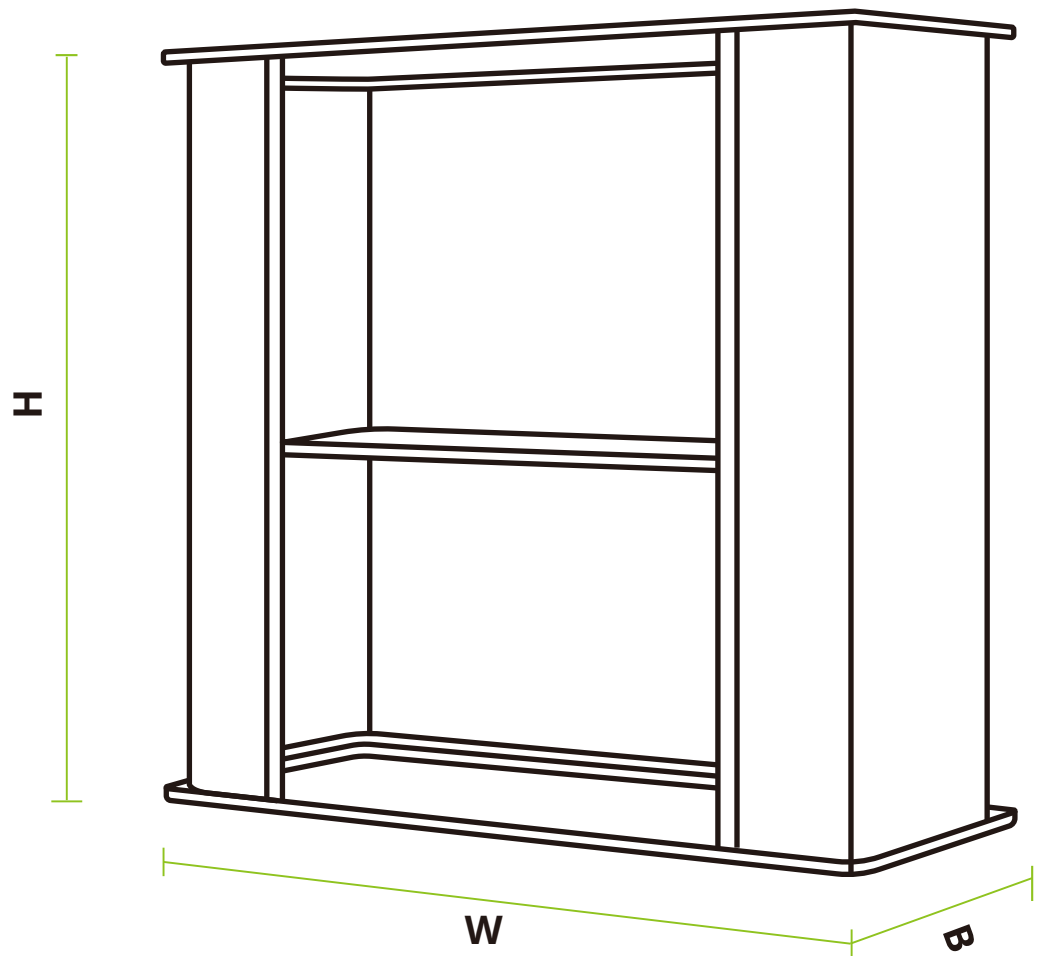

COUNTER

TK-11

W	B	H
100cm	40cm	93cm

COUNTER

TK-11