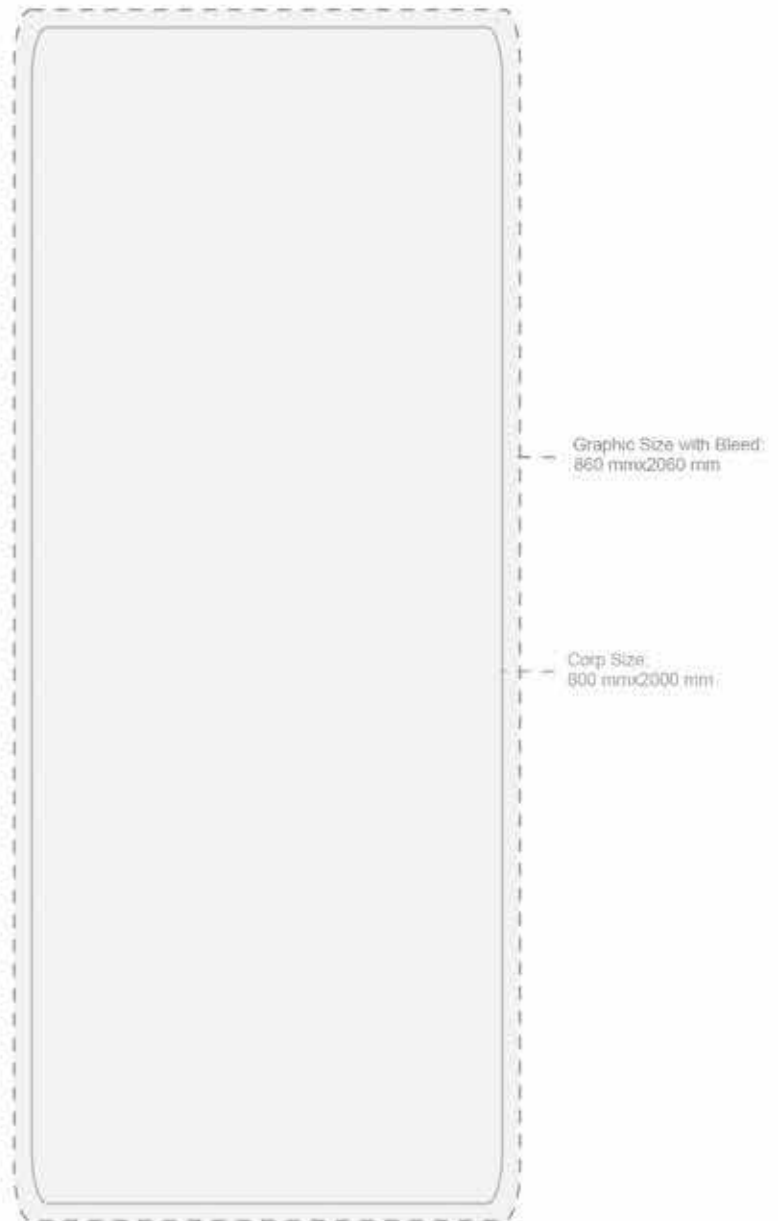

# DF-4

Corp Size: W:600mm H:2000mm

Graphic Size with Bleed: W:660mm H:2060mm

# DF-4

Corp Size: W:800mm H:2000mm

Graphic Size with Bleed: W:860mm H:2060mm

# DF-4

Corp Size: W:1000mm H:2000mm

Graphic Size with Bleed: W:1060mm H:2060mm

Graphic Size with Bleed:  
1060 mmx2060 mm

Corp Size:  
1000 mmx2000 mm

# DF-4

Corp Size: W:1000mm H:2500mm

Graphic Size with Bleed: W:1060mm H:2560mm

Graphic Size with Bleed:  
1060 mmx2560 mm

Corp Size:  
1000 mmx2500 mm