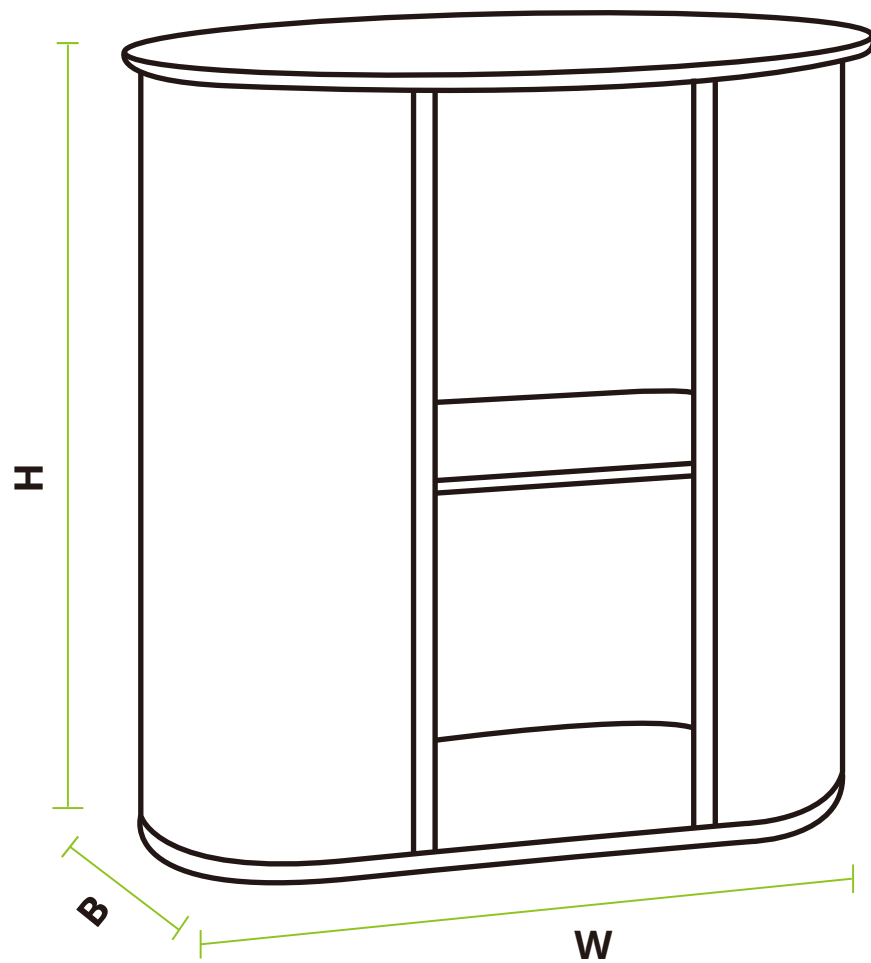

COUNTER

TK-19-2

W	B	H
120cm	48cm	93cm

COUNTER

TK-19-2