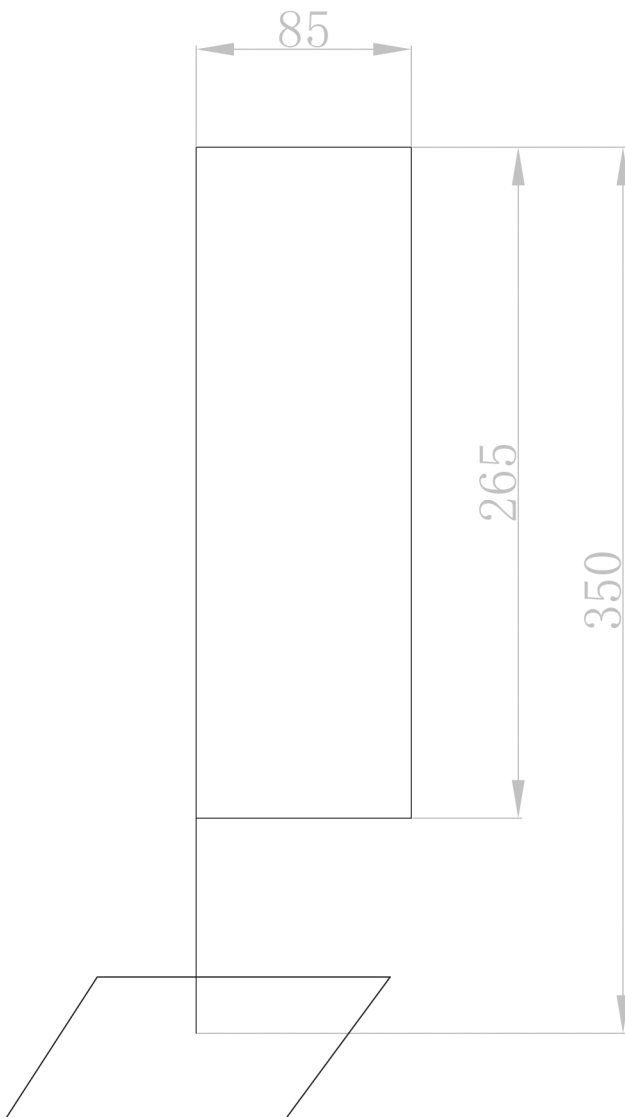

## B-31B Black

Graphic Size: W:60mm H:155mm

Total Height: 240mm

## B-31B Black

Graphic Size: W:85mm H:265mm

Total Height: 350mm

## B-31B Black

Graphic Size: W:85mm H:375mm

Total Height: 460mm