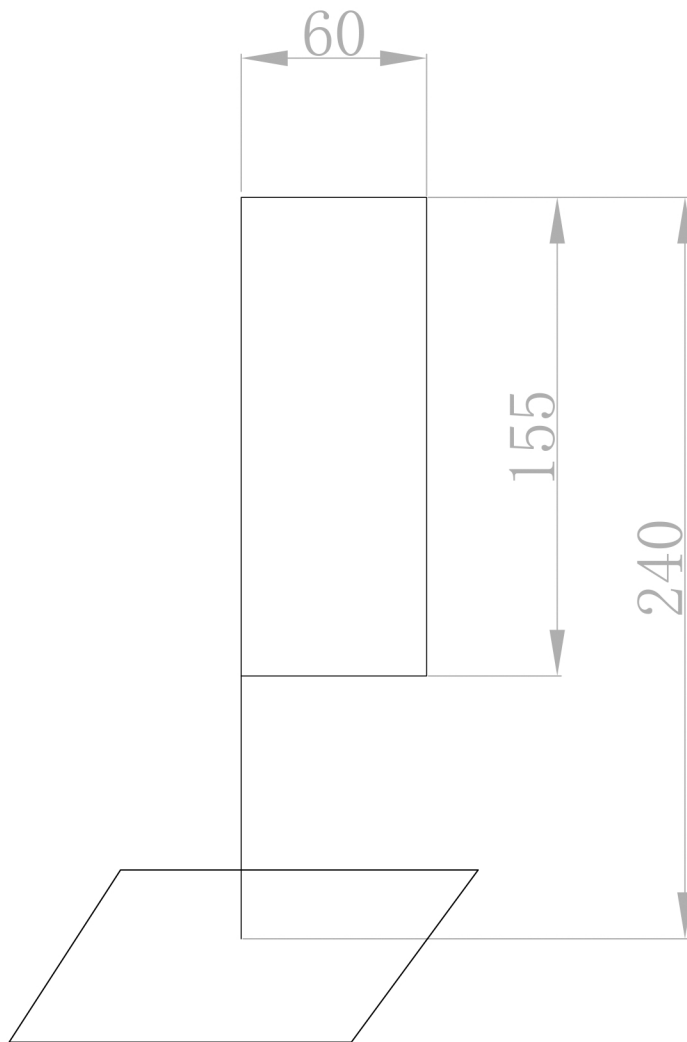

## B-31B Black

Graphic Size: W:60mm H:155mm

Total Height: 240mm

## B-31B Black

Graphic Size: W:85mm H:265mm

Total Height: 350mm

## B-31B Black

Graphic Size: W:85mm H:375mm

Total Height: 460mm