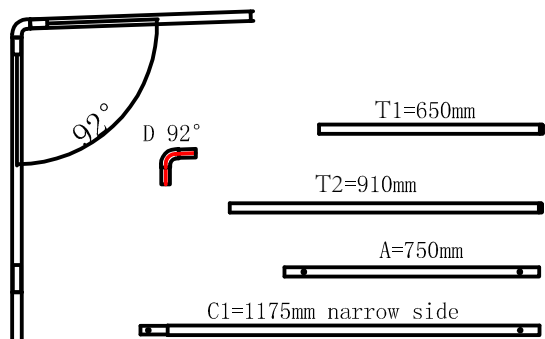

B-29 Installation Steps						
Graphic Size	570+570mm bent pole	740+740mm bent pole	750mm aluminum pole	950mm aluminum pole	1175mm narrow side	Installed from top to bottom
	X1+X2	Y1+Y2	A	B	C1	
S (65*220cm)	1x			1x	1x	X1+X2+B+C1
M (85*220cm)		1x	1x		1x	Y1+Y2+B+C1
L (85*330cm)		1x	1x		2x	Y1+Y2+A+2xC1
XL (85*440cm)		1x	1x		3x	Y1+Y2+A+3xC1

Square Banner Installation Steps						
Graphic Size	650mm aluminum pole	910mm aluminum pole	92° degree angle	750mm aluminum pole	1175mm narrow side	Installed from top to bottom
	T1	T2	D	A	C1	
S (70*142cm)	1x		1x	1x	1x	T1+D+A+C1
M (96*246cm)		1x	1x	1x	2x	T2+D+A+2xC1
L (96*353cm)		1x	1x	1x	3x	T2+D+A+3xC1