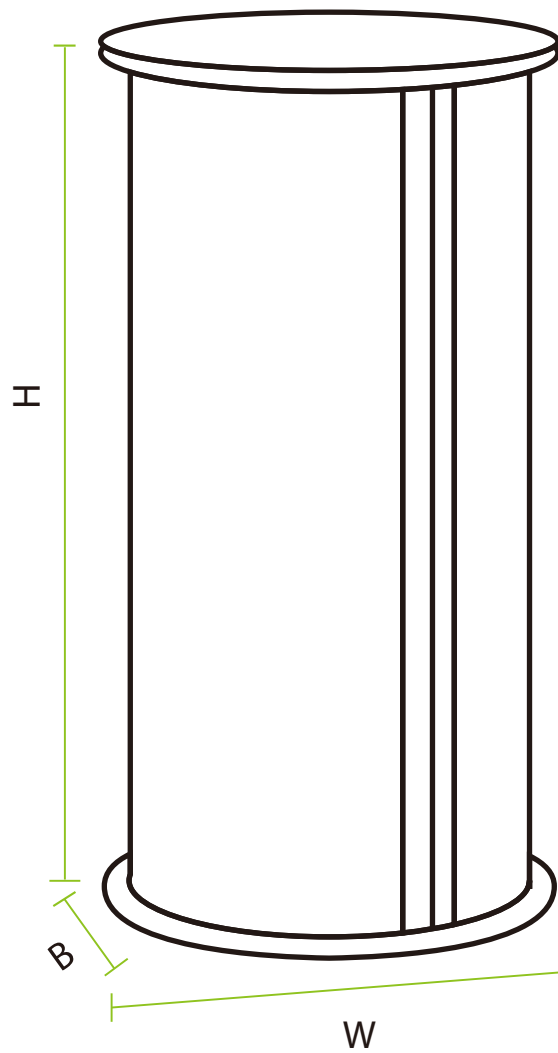

COUNTER

TK-18-1

W	B	H
50cm	50cm	93cm

COUNTER

TK-18-1