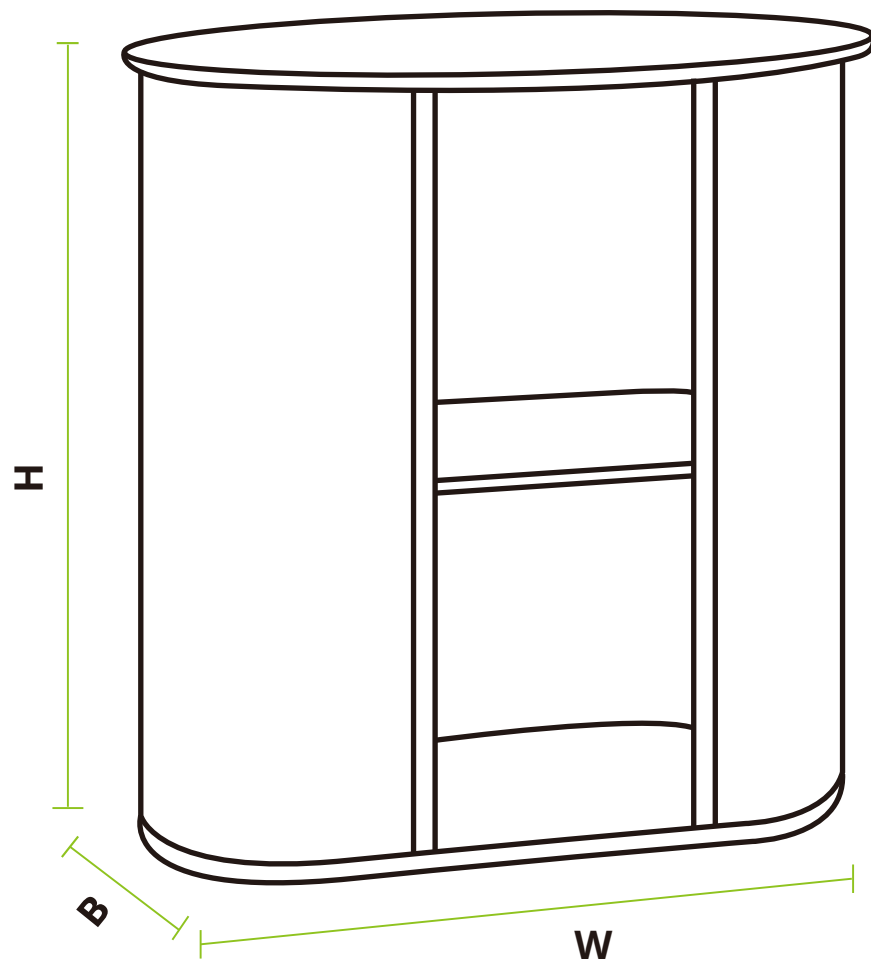

COUNTER

TK-19-1

W	B	H
91cm	48cm	93cm

COUNTER

TK-19-1