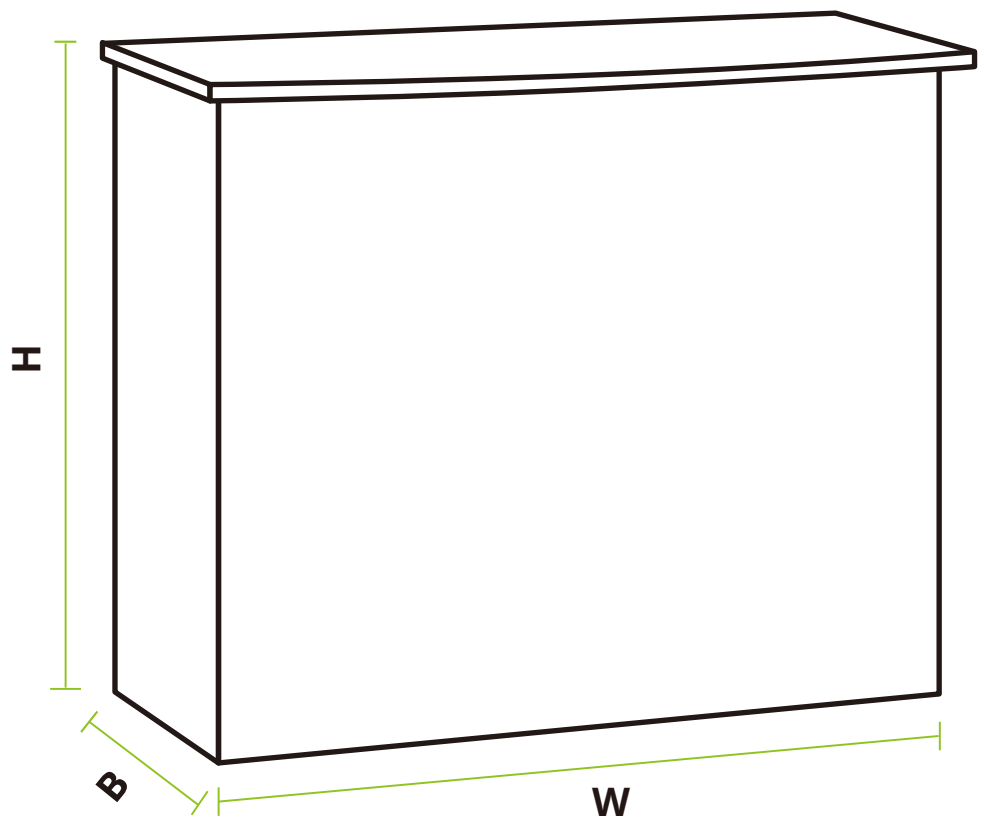

COUNTER

TK-10

W	B	H
102cm	40cm	104cm

COUNTER

TK-10